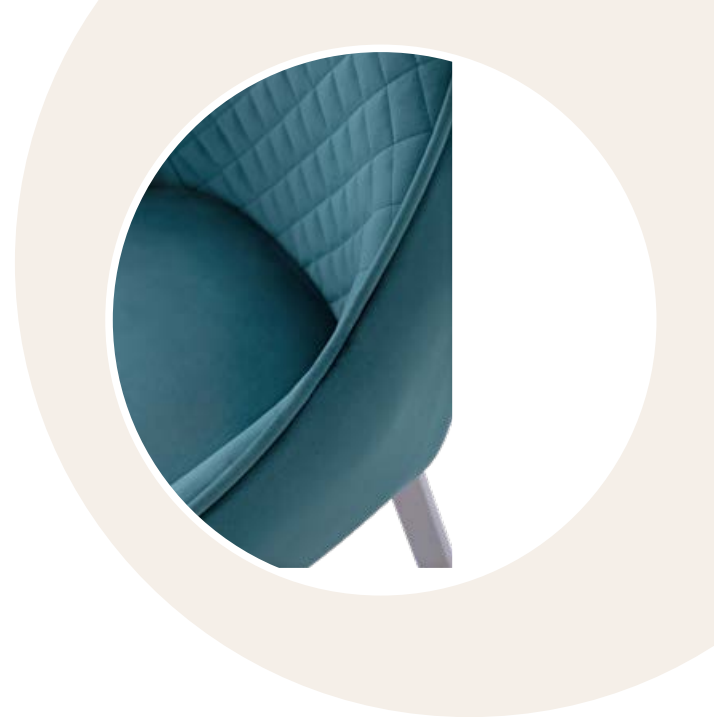

Dining chair

Size
58x46x93 cm

Luna

1. Dining chair

45x50x90 cm

2. Barstool

42x45x108 cm

Perla